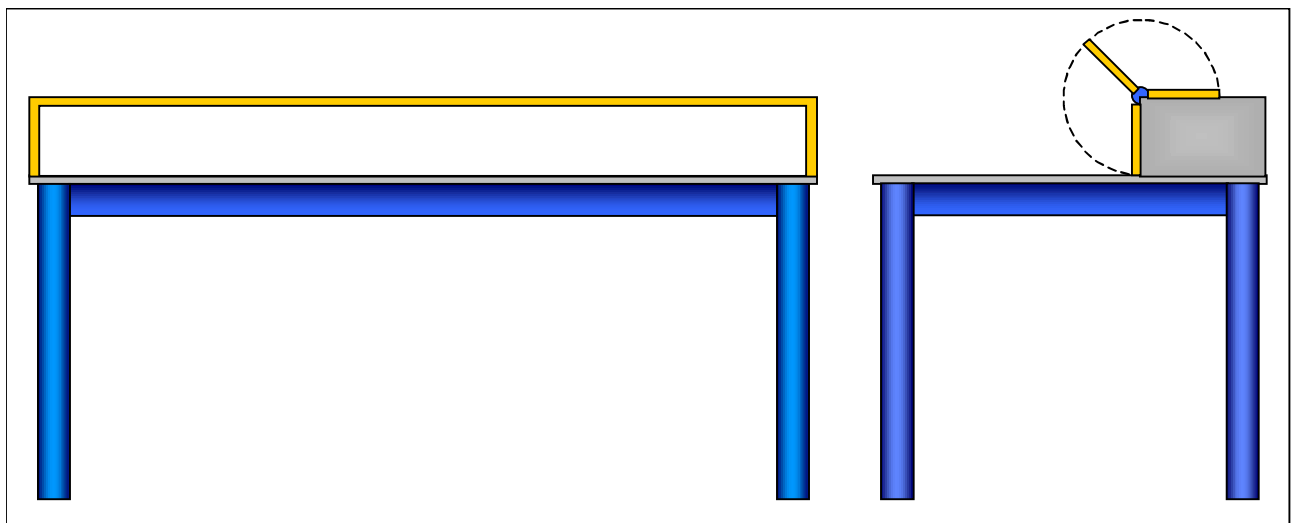

italtec

Company with Quality
System Certified by DNV
ISO 9001/2000

LABORATORY BENCHES STRUCTURES TYPE "A" & ACCESSORIES

Dimensions

Console possibility

Copyright © italtec s.r.l. All Rights Reserved

Ci riserviamo di apportare modifiche e migliorie senza preavviso
We reserve the right to change these specifications without notice
Photos et données techniques susceptibles de modifications sans avis