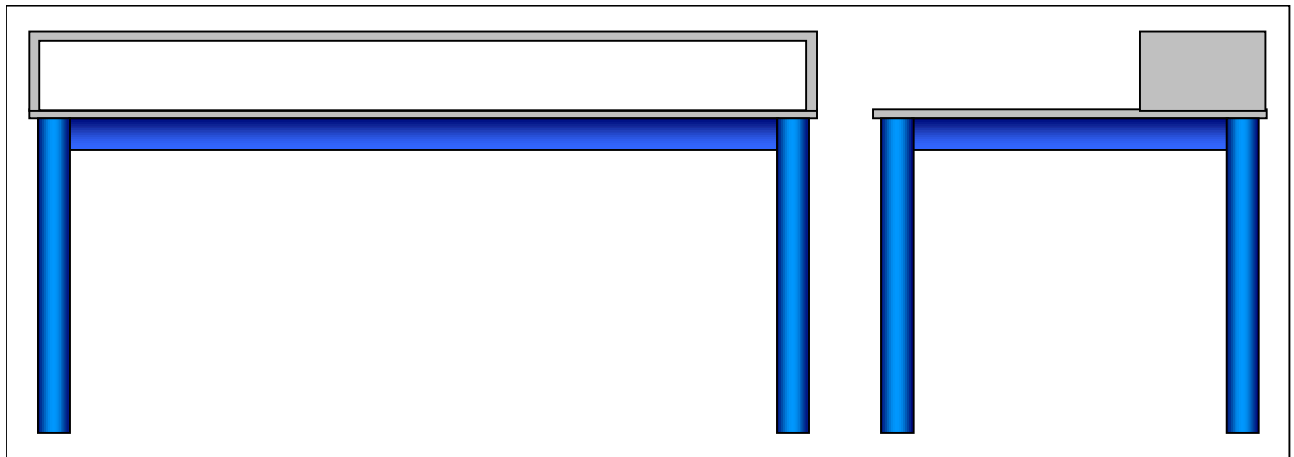

italtec

Company with Quality
System Certified by DNV
ISO 9001/2000

LABORATORY BENCHES STRUCTURES TYPE "A" & ACCESSORIES

Dimensions

Console possibility

Copyright © italtec s.r.l. All Rights Reserved

Ci riserviamo di apportare modifiche e migliorie senza preavviso
We reserve the right to change these specifications without notice
Photos et données techniques susceptibles de modifications sans avis