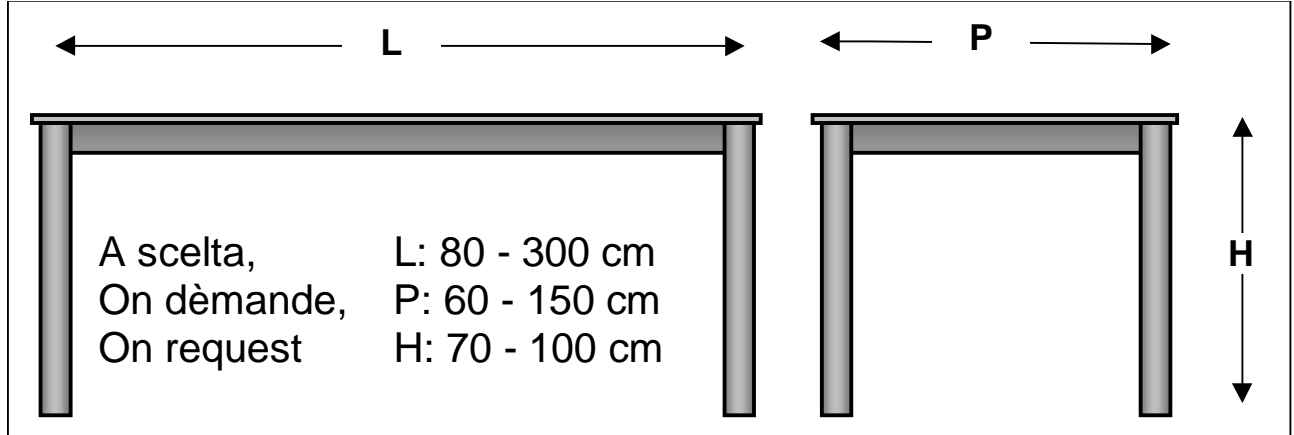

italtec

Company with Quality
System Certified by DNV
ISO 9001/2000

LABORATORY BENCHES STRUCTURES TYPE "A" & ACCESSORIES

Dimensions

Console possibility

Copyright © italtec s.r.l. All Rights Reserved

Ci riserviamo di apportare modifiche e migliorie senza preavviso
We reserve the right to change these specifications without notice
Photos et données techniques susceptibles de modifications sans avis