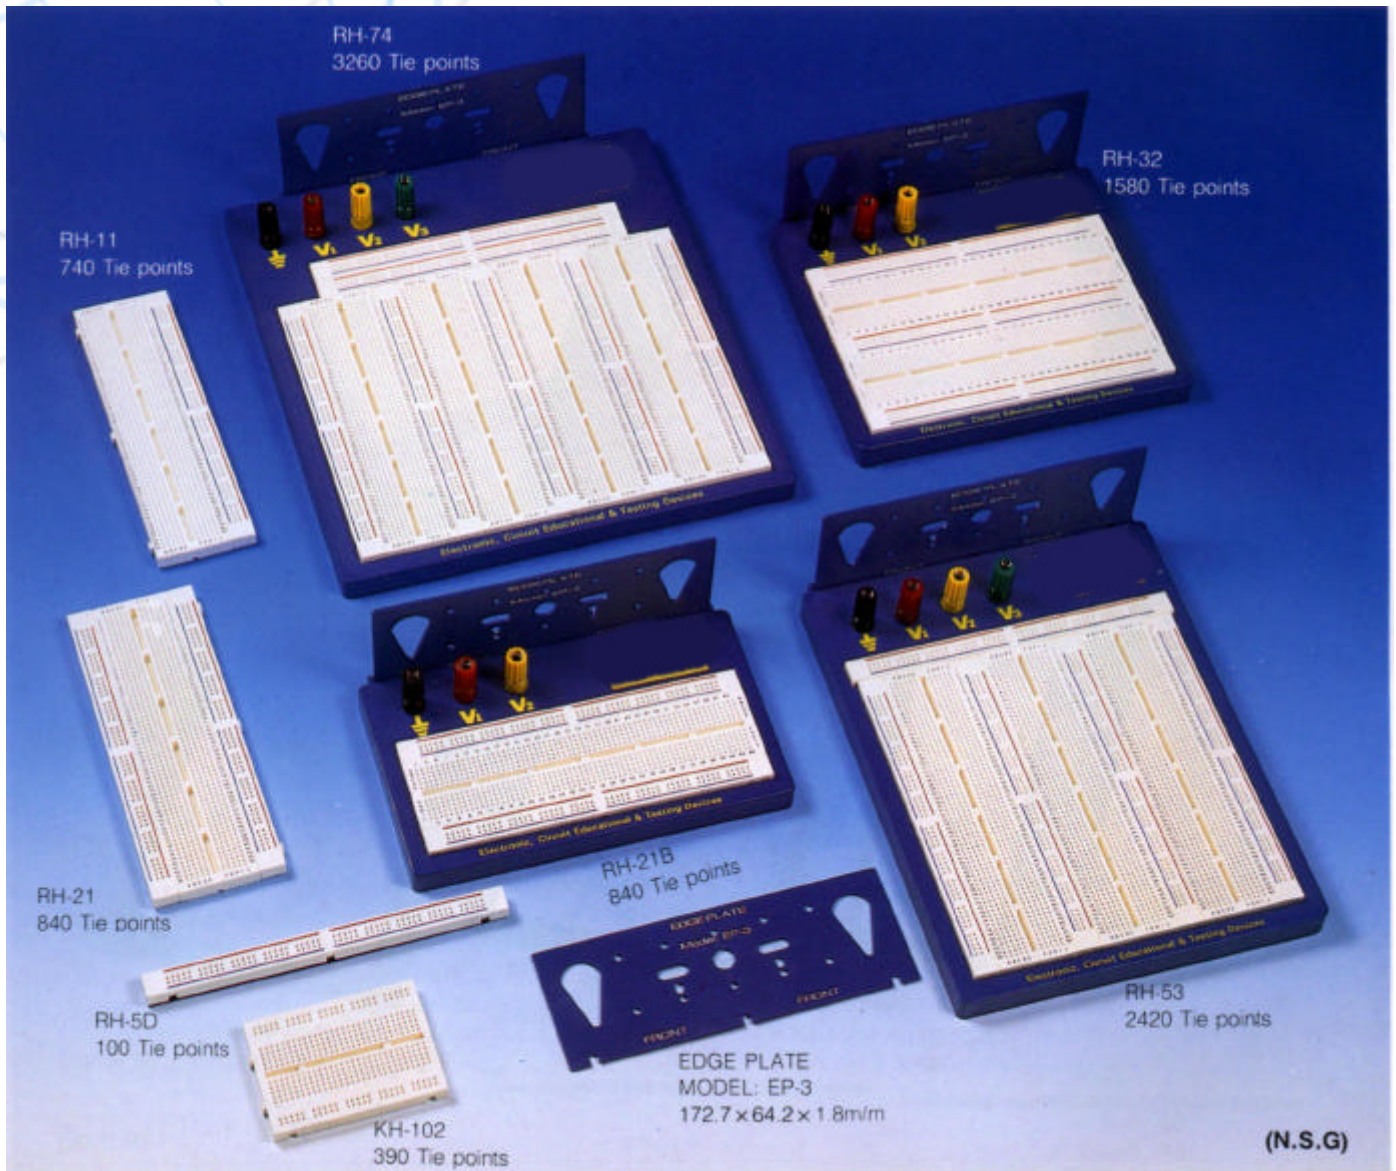

RH SERIES & KH-102

NEW DESIGN: THREE DIMENSION, PANEL STYLE FIX WITH SCREW
N: NICKEL PLATED S: SILVER PLATED G: GOLD PLATED

MODEL	DIMENSION(m/m)			TIE-POINTS	5 CONNECTED TERN	25 CONNECTED BUS	BINDING POST	IC CAPACITY 14 PINS	BACK-PLATE	WEIGHT (gm)
	LENGTH	WIDTH	HEIGHT							
KH-102	80	60	10	390	58	4	-	4	-	55
RH-5D	172	13	10	100	-	4	-	-	-	20
RH-10	172	39	10	640	128	-	-	9	-	75
RH-11	172	52	10	740	128	4	-	9	-	95
RH-21	172	65	10	840	128	8	-	9	-	130
RH-21B	195	122	22	840	128	8	3	9	PLASTIC STAND	275
RH-32	193	172	22	1580	256	12	3	18	PLASTIC STAND	385
RH-53	192	254	22	2420	384	20	4	27	PLASTIC STAND	555
RH-74	247	273	22	3260	512	28	4	36	PLASTIC STAND	655

SNAP LOCK

ROUND HOLE